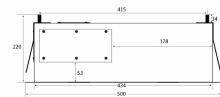

Metz Medio

Internal motor

Hole Size: D455 x W655 mm

Revisjonsdato: 24.11.2020